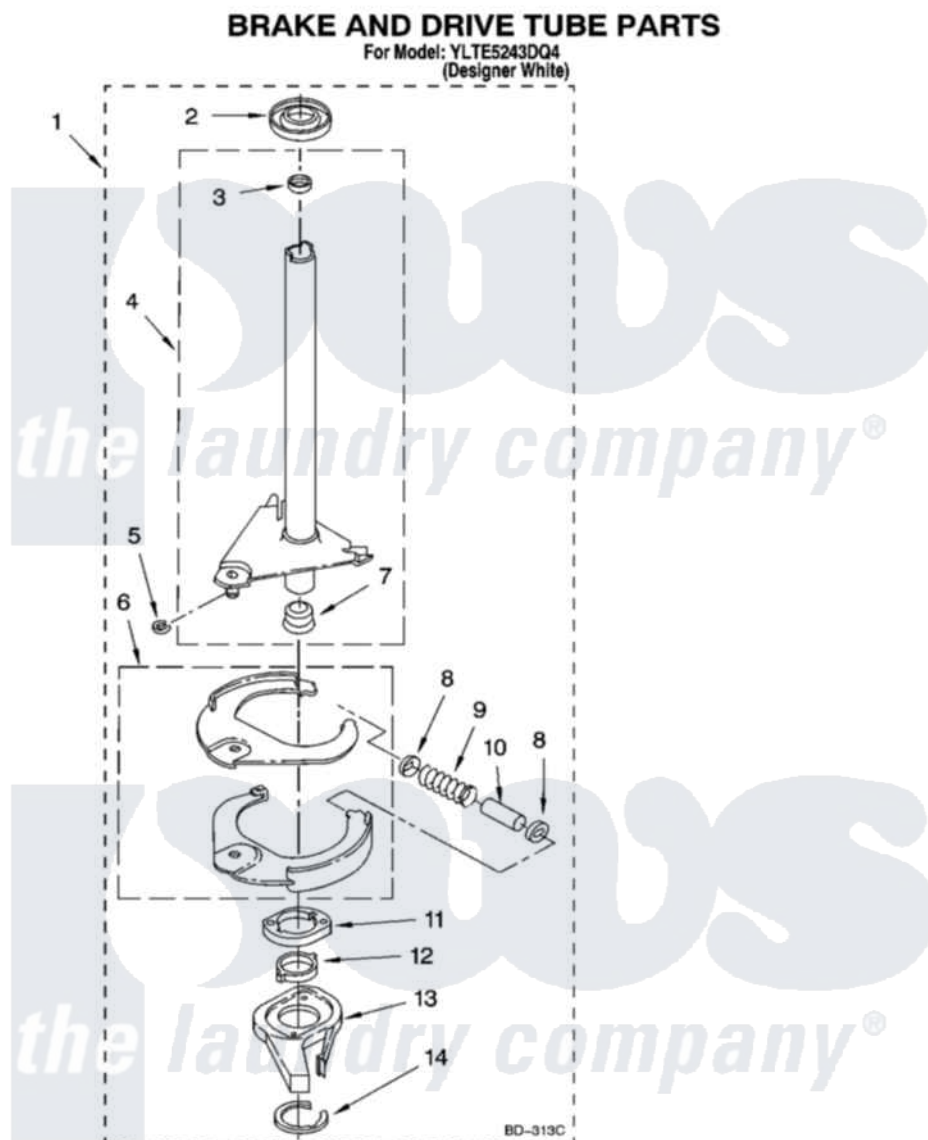

Whirlpool YLTE5243DQ4 13 - BRAKE AND DRIVE TUBE PARTS

16

8180582

Whirlpool Residential Whirlpool YLTE5243DQ4 Washer/Dryer Parts Diagram 13 - BRAKE AND DRIVE TUBE PARTS

Click on the part number to view part

Item	Original Part Number	Replaced By	Status	Part Description
1	387948	285792		Basketdrive
2	62658			Ring, Thrust
3	356427			Seal, Spin Pinion
4	64027	64208		Tube-Spin
5	64035	W10083190		Ring, Retaining
6	64232	285438		Shoe-Brake
7	62703	8546462		"T" Bearing, Spin Tube
8	3353956	285658		Sleeve
9	63748			Spring, Brake
10	3355360	285658		Sleeve
11	661516	8546461		Cam, Brake Release
12	63022			Sleeve, Cam
13	64194	285790		Lining
14	90368	W10083200		Ring, Retaining
"	BLANK		Not Available	Following Parts Not Illustrated
"	285208			Lubricant