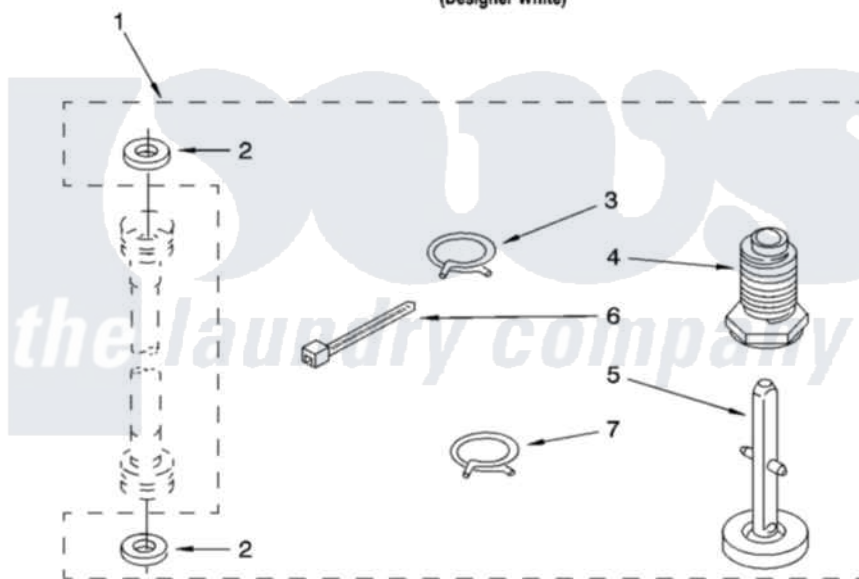

Whirlpool YLTE5243DQ4 15 - MISCELLANEOUS PARTS, OPTIONAL PARTS (NOT INCLUDED)

MISCELLANEOUS PARTS

For Model: YLTE5243DQ4
(Designer White)

Whirlpool [Residential Whirlpool YLTE5243DQ4 Washer/Dryer Parts](#) Parts Diagram 15 - MISCELLANEOUS PARTS, OPTIONAL PARTS (NOT INCLUDED)
Click on the part number to view part

Item	Original Part Number	Replaced By	Status	Part Description
1	3359934	W10112403		Miscellaneous Parts Bag
2	16123			Washer Inlet-Hose Miscellaneous Parts Must be Ordered Separately.
3	370445	285655		Clamp, Hose
4	367594			Foot, Front
5	358594			Foot, Rear
6	3347868	W10339879		Tie, Cable
7	3357331			Clamp, Drain
	72017			Paint, Touch-Up
"	350938			Paint, Pressurized Spray B
"	350930			Paint, Pressurized Spray B
"	799344			Paint, Touch-Up)
"	BLANK		Not Available	OIL
"	350572			Oil

"	BLANK	Not Available	LUBRICANT
"	285208		Lubricant
"	BLANK	Not Available	SEALER
"	285195		Sealer Sealer, Gasket