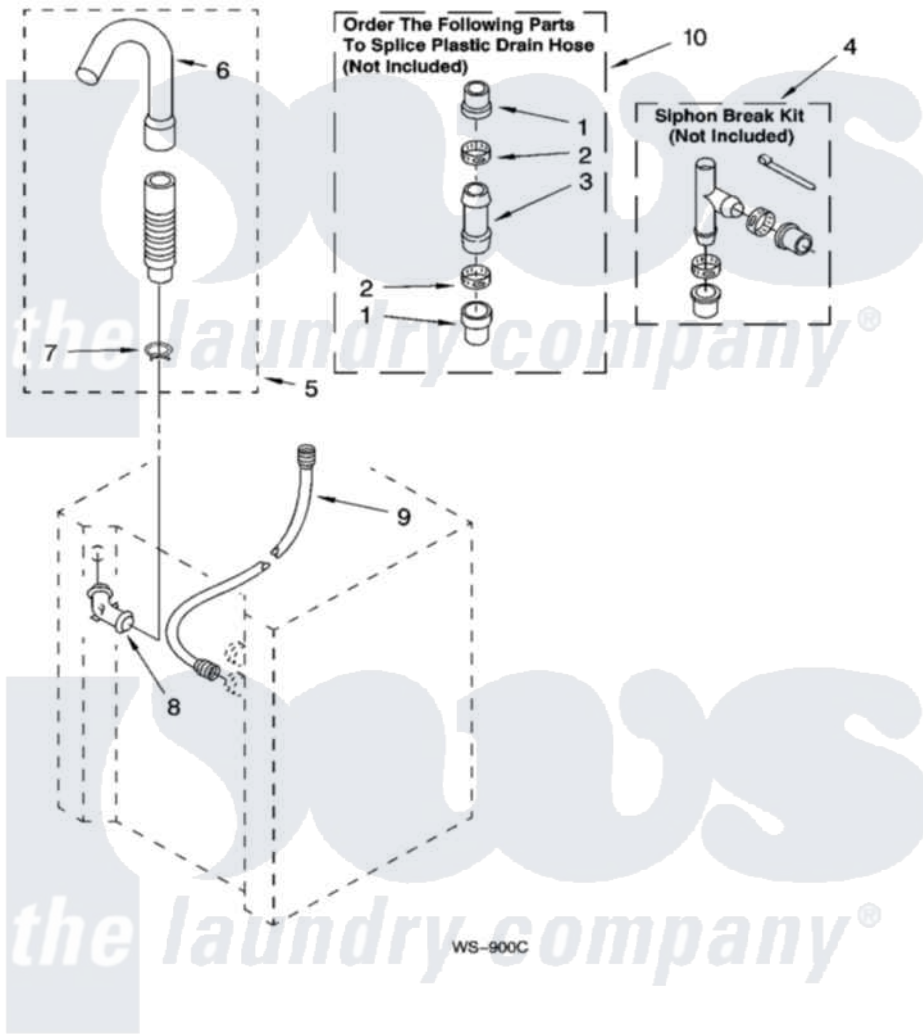

# Whirlpool YLTE5243DQ5 11 - WATER SYSTEM PARTS

## WATER SYSTEM PARTS

For Model: YLTE5243DQ5  
(Designer White)

14

8180781

Whirlpool Residential Whirlpool YLTE5243DQ5 Washer/Dryer Parts Parts Diagram 11 - WATER SYSTEM PARTS  
Click on the part number to view part

Item	Original Part Number	Replaced By	Status	Part Description
1	<a href="#">285321</a>			Water System Parts
2	65349	<a href="#">285655</a>		Clamp, Hose
3	<a href="#">16272</a>			Connector, Straight
4	<a href="#">285320</a>			Water System Parts
5	661575	<a href="#">285664</a>		Hose
"	8066182	<a href="#">W10108350</a>		Hose, Corrugated Plastic Drain
"	661577	<a href="#">285666</a>		Hose
6	<a href="#">3357027</a>			Nozzle, Hose Drain
7	<a href="#">3357331</a>			Clamp, Drain
8	356739	<a href="#">8557915</a>		Connector, Hose
9	3354858	<a href="#">89503</a>		Hose-Inlet
10	<a href="#">285442</a>			Water System Parts