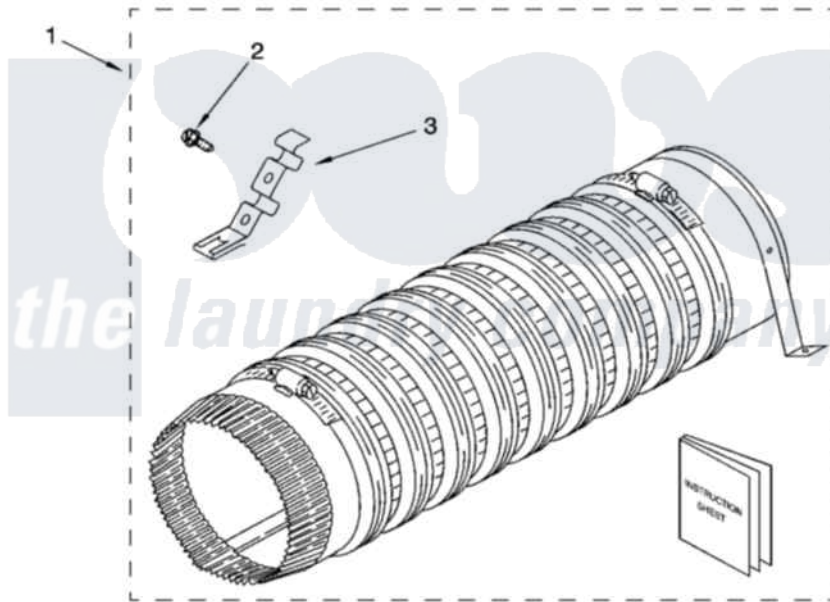

PRODUCT ACCESSORY PARTS

For Model: YLTE5243DQ5
(Designer White)

8180781

17

[Whirlpool Residential Whirlpool YLTE5243DQ5 Washer/Dryer Parts](#) Parts Diagram 14 - PRODUCT ACCESSORY PARTS

[Click on the part number to view part](#)

Item	Original Part Number	Replaced By	Status	Part Description
1	279823			Side Exhaust Extension Kit
2	488729			Screw
3	3395536			Clip

the laundry company