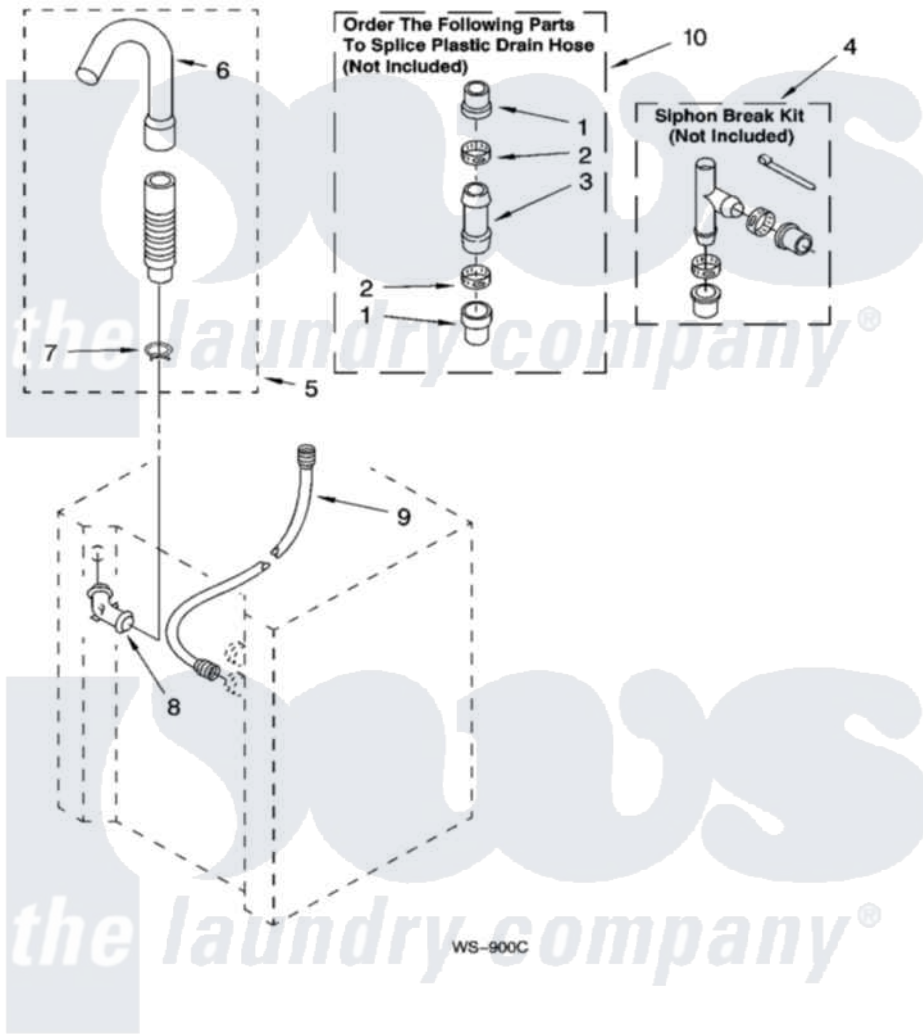

# Whirlpool YLTE5243DQ6 11 - WATER SYSTEM PARTS

## WATER SYSTEM PARTS

For Model: YLTE5243DQ6  
(Designer White)

14

8181025

Whirlpool Residential Whirlpool YLTE5243DQ6 Washer/Dryer Parts Parts Diagram 11 - WATER SYSTEM PARTS  
Click on the part number to view part

Item	Original Part Number	Replaced By	Status	Part Description
1	<a href="#">285321</a>			Water System Parts
2	65349	<a href="#">285655</a>		Clamp, Hose
3	<a href="#">16272</a>			Connector, Straight
4	<a href="#">285320</a>			Water System Parts
5	661575	<a href="#">285664</a>		Hose
"	8066182	<a href="#">W10108350</a>		Hose, Corrugated Plastic Drain
"	661577	<a href="#">285666</a>		Hose
6	<a href="#">3357027</a>			Nozzle, Hose Drain
7	<a href="#">3357331</a>			Clamp, Drain
8	356739	<a href="#">8557915</a>		Connector, Hose
9	3354858	<a href="#">89503</a>		Hose-Inlet
10	<a href="#">285442</a>			Water System Parts