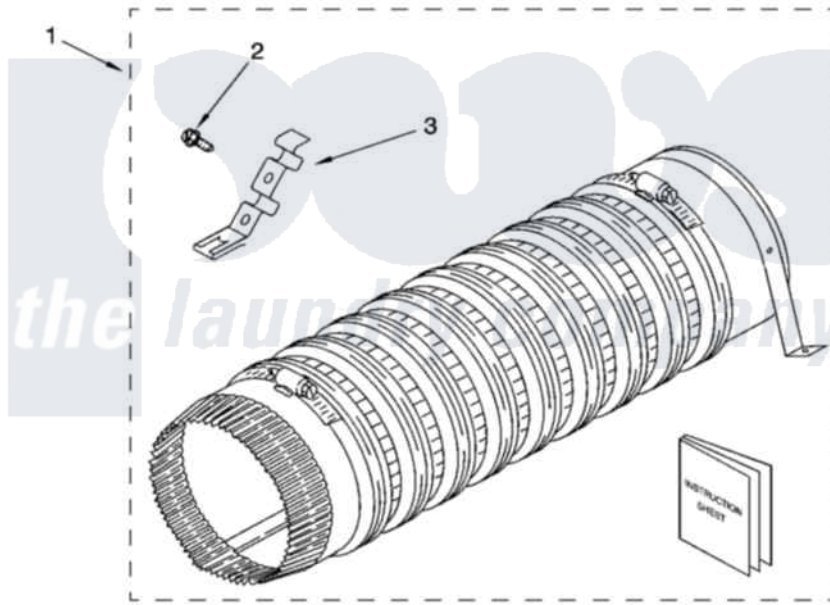

**PRODUCT ACCESSORY PARTS**

For Model: YLTE5243DQ6  
(Designer White)

8181025

17

[Whirlpool Residential Whirlpool YLTE5243DQ6 Washer/Dryer Parts](#) Parts Diagram 14 - PRODUCT ACCESSORY PARTS

[Click on the part number to view part](#)

Item	Original Part Number	Replaced By	Status	Part Description
1	<a href="#">279823</a>			Side Exhaust Extension Kit
2	<a href="#">488729</a>			Screw
3	<a href="#">3395536</a>			Clip