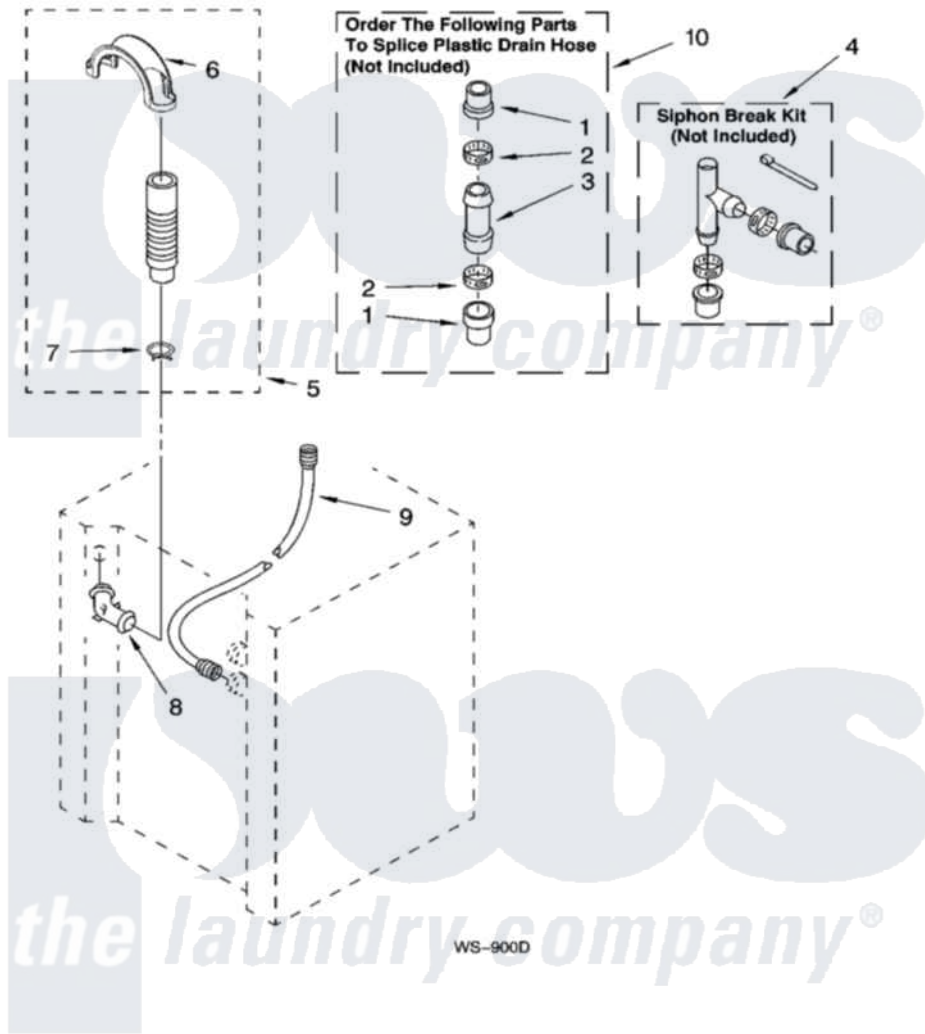

Whirlpool YLTE5243DQ7 11 - WATER SYSTEM PARTS

WATER SYSTEM PARTS

For Model: YLTE5243DQ7
(Designer White)

14

W10118209

Whirlpool Residential Whirlpool YLTE5243DQ7 Washer/Dryer Parts Parts Diagram 11 - WATER SYSTEM PARTS
Click on the part number to view part

Item	Original Part Number	Replaced By	Status	Part Description
1	285321			Water System Parts
2	65349	285655		Clamp, Hose
3	16272			Connector, Straight
4	285320			Water System Parts
5	661575	285664		Hose
"	W10108350			Hose, Corrugated Plastic Drain
"	661577	285666		Hose
6	8577378			U-Bend, Drain Hose
7	3357331			Clamp, Drain
8	356739	8557915		Connector, Hose
9	3354858	89503		Hose-Inlet
10	285442			Water System Parts