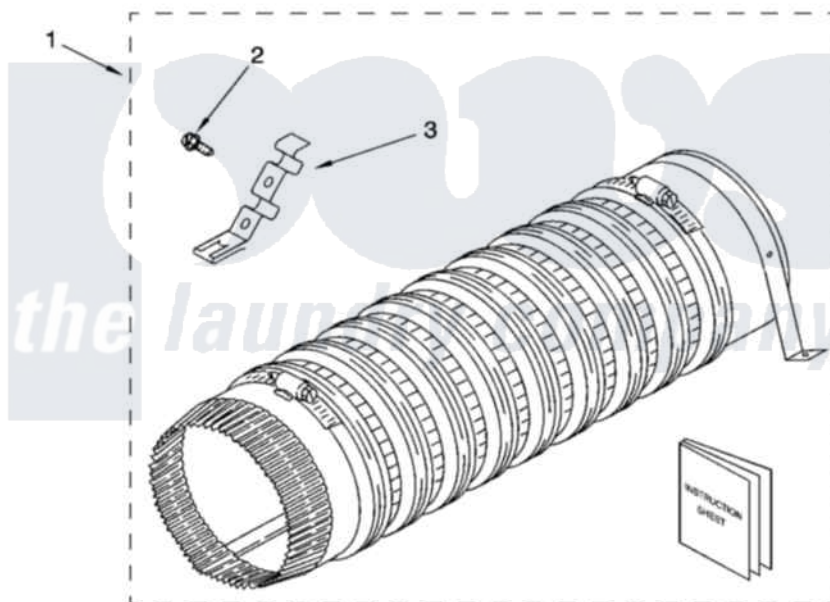

PRODUCT ACCESSORY PARTS

For Model: YLTE5243DQ7
(Designer White)

W10118209

17

[Whirlpool Residential Whirlpool YLTE5243DQ7 Washer/Dryer Parts](#) Parts Diagram 14 - PRODUCT ACCESSORY PARTS

[Click on the part number to view part](#)

Item	Original Part Number	Replaced By	Status	Part Description
1	279823			Side Exhaust Extension Kit
2	488729			Screw
3	3395536			Clip