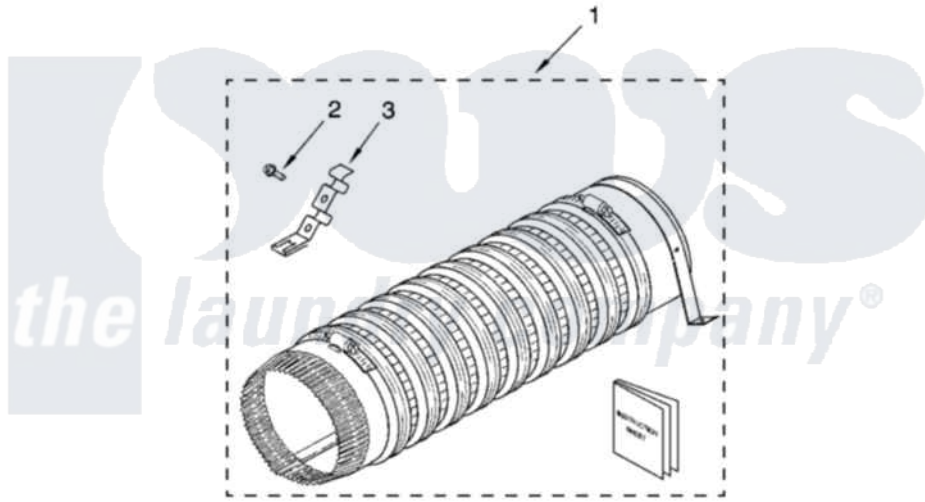

PRODUCT ACCESSORY PARTS

For Models: YLTE5243DQ8
(Designer White)

W10253702

17

[Whirlpool Residential Whirlpool YLTE5243DQ8 Washer/Dryer Parts](#) Parts Diagram 14 - PRODUCT ACCESSORY PARTS

[Click on the part number to view part](#)

Item	Original Part Number	Replaced By	Status	Part Description
1	279823			Side Exhaust Extension Kit
2	488729			Screw
3	3395536			Clip