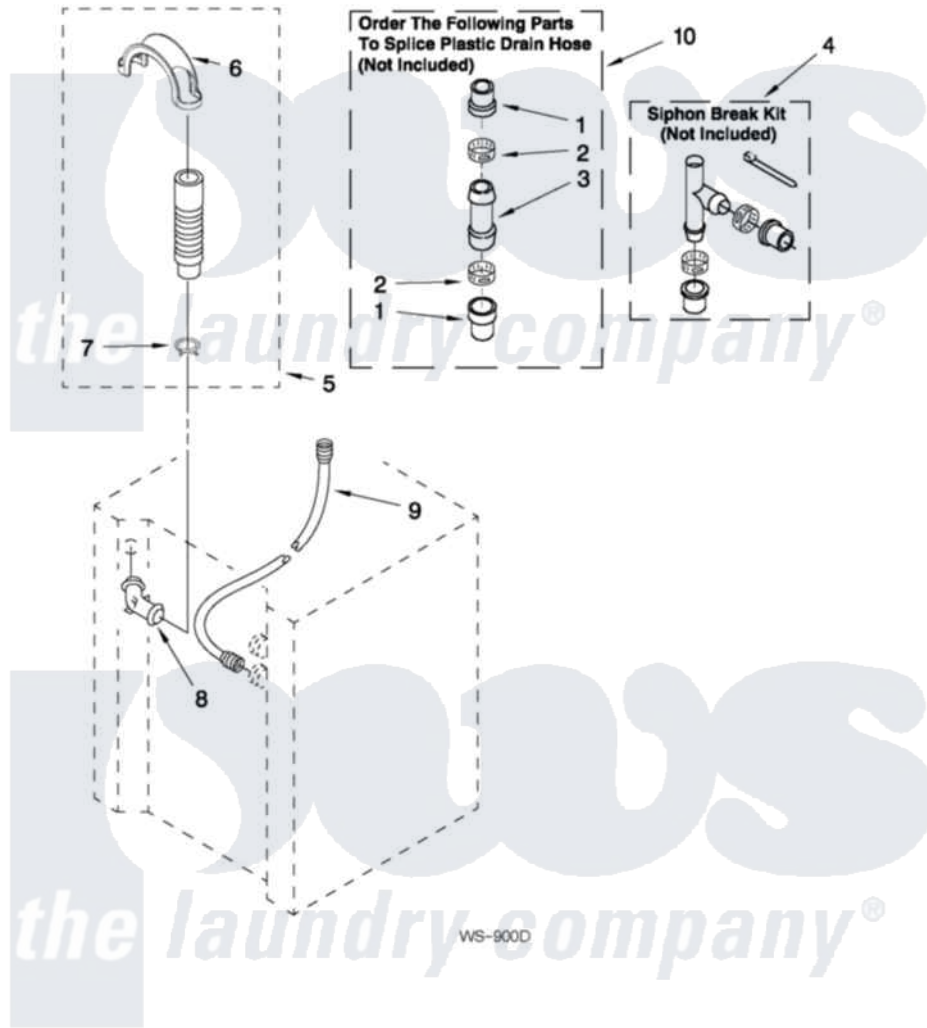

Whirlpool YLTE5243DQA 11 - WATER SYSTEM PARTS

WATER SYSTEM PARTS

For Model: YLTE5243DQA
(Designer White)

FOR ORDERING INFORMATION REFER TO PARTS PRICE LIST

14

W10419116

Whirlpool Residential Whirlpool YLTE5243DQA Washer/Dryer Parts Parts Diagram 11 - WATER SYSTEM PARTS
Click on the part number to view part

Item	Original Part Number	Replaced By	Status	Part Description
1	285321			Water System Parts
2	65349	285655		Clamp, Hose
3	16272			Connector, Straight
4	285320			Water System Parts
5	661575	285664		Hose
"	W10108350			Hose, Corrugated Plastic Drain
"	661577	285666		Hose
6	8577378			U-Bend, Drain Hose
7	3357331			Clamp, Drain
8	356739	8557915		Connector, Hose
9	3354858	89503		Hose-Inlet
10	285442			Water System Parts