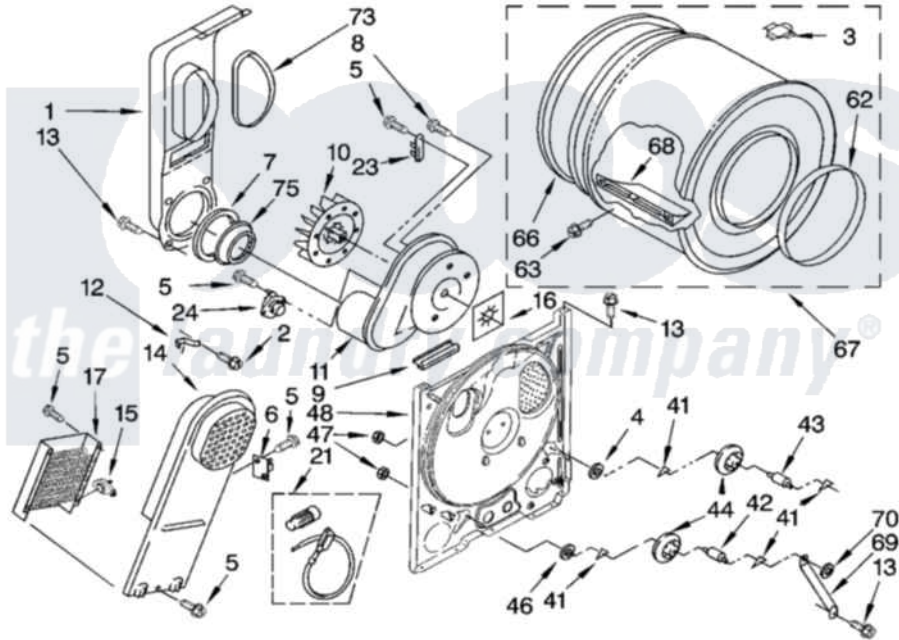

## BULKHEAD PARTS

For Model: YREX3614KW1  
(White)

4377997

5

Whirlpool [Residential Whirlpool YREX3614KW1 Dryer Parts](#) Parts Diagram 03 - BULKHEAD PARTS  
Click on the part number to view part

| Item | Original Part Number    | Replaced By             | Status | Part Description                        |
|------|-------------------------|-------------------------|--------|---|
| 1    | 694283                  | <a href="#">279505</a>  |        | Chute                                   |
| 2    | <a href="#">489463</a>  |                         |        | Screw, 8-18 X 1/16                      |
| 3    | <a href="#">8066086</a> |                         |        | Plug, Drum Hole                         |
| 4    | <a href="#">3388703</a> |                         |        | Washer, Support                         |
| 5    | <a href="#">90767</a>   |                         |        | Screw, 8A X 3/8 HeX Washer Head Tapping |
| 6    | 3977393                 | <a href="#">279816</a>  |        | Cutoff-Tml                              |
| 7    | <a href="#">347139</a>  |                         |        | Seal, Lint Chute                        |
| 8    | 3390647                 | <a href="#">488729</a>  |        | Screw                                   |
| 9    | 3392247                 | <a href="#">686889</a>  |        | Pad                                     |
| 10   | <a href="#">694089</a>  |                         |        | Wheel, Blower                           |
| 11   | 3405016                 | <a href="#">8577230</a> |        | Housing, Blower                         |
| 12   | 3398161                 |                         |        | CLIP                                    |
| 13   | 343641                  | <a href="#">681414</a>  |        | Screw, 10AB X 1/2                       |
| 14   | 3397566                 | <a href="#">8541818</a> |        | Box, Heater                             |
| 15   | <a href="#">3977767</a> |                         |        | Thermostat, High Limit 250 F            |
| 16   | <a href="#">3394196</a> |                         |        | Seal, Blower Shaft                      |