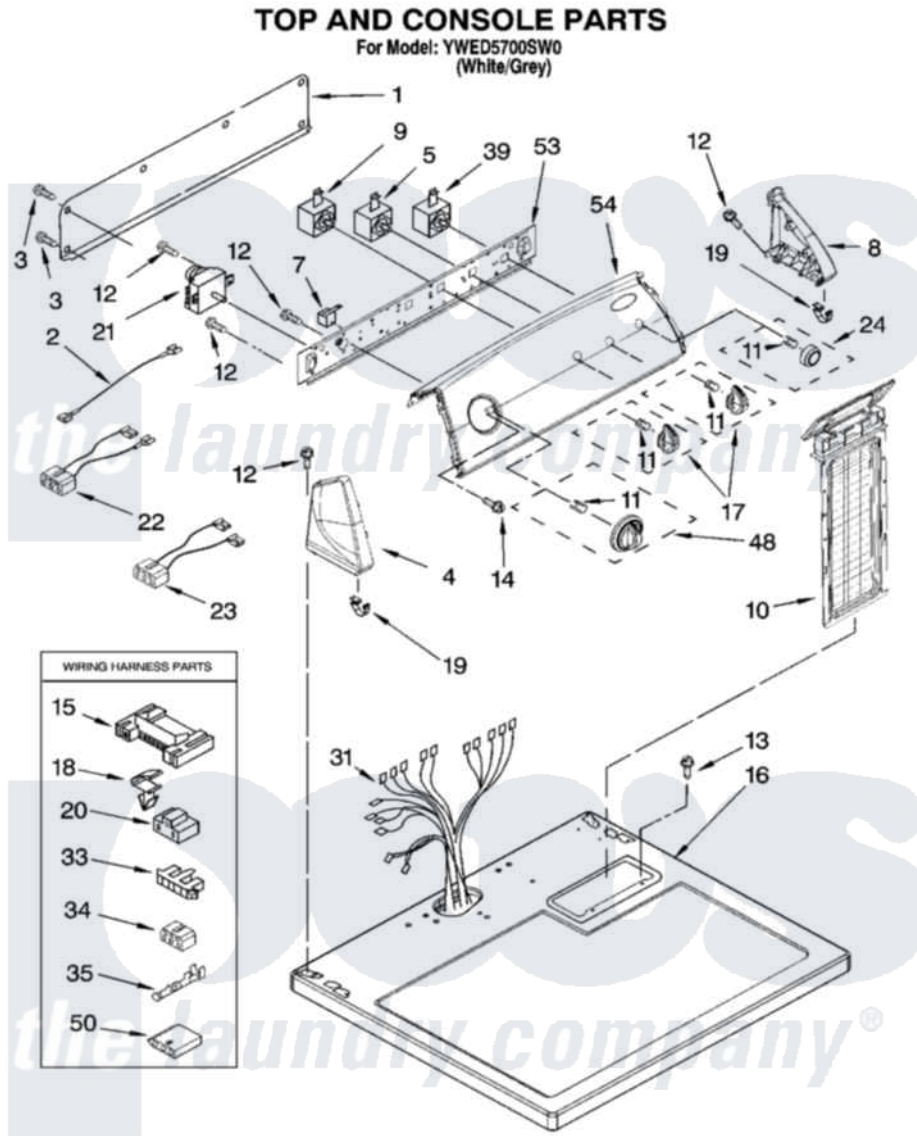

# Whirlpool YWED5700SW0 02 - TOP AND CONSOLE PARTS

8181434

3

Whirlpool [Residential Whirlpool YWED5700SW0 Dryer Parts](#) Parts Diagram 02 - TOP AND CONSOLE PARTS  
Click on the part number to view part

Item	Original Part Number	Replaced By	Status	Part Description
1	<a href="#">8274261</a>			Do-It-Yourself Repair Manuals
2	<a href="#">3401684</a>			Jumper, Wire
3	<a href="#">693995</a>			Screw, Hex Head
4	8566035	<a href="#">8565957</a>		Cap, End
5	<a href="#">3405156</a>			Switch, Rotary
7	<a href="#">694419</a>			Mini-Buzzer
8	8566032	<a href="#">8565954</a>		Cap, End
9	<a href="#">3399639</a>			Switch, Rotary Temperature
10	<a href="#">8557857</a>			Screen, Lint
11	<a href="#">8536939</a>			Clip, Knob
12	8533971	<a href="#">90767</a>		Screw, 8A X 3/8 HeX Washer Head Tapping
13	688983	<a href="#">487240</a>		Screw, For Mtg. Service Capacitor
14	8533951	<a href="#">3400859</a>		Screw, Grounding
15	<a href="#">3395683</a>			Receptacle, Multi-Terminal
16	8559800	<a href="#">8563663</a>		Top

17	<a href="#">W10034380</a>		Knob, Control
18	<a href="#">3394427</a>		Clip-Harness
19	<a href="#">8312709</a>		Clip-Console
20	<a href="#">3401144</a>		Connector
21	<a href="#">3979618</a>		Timer Assembly
22	<a href="#">3397695</a>		Wire, Jumper
23	3396029	<a href="#">8539893</a>	Wire, Jumper
24	<a href="#">W10034790</a>		Knob, Push-To-Start
31	8299874	Not Available	Harness, Wiring
33	<a href="#">3397269</a>		Connector, Timer
34	<a href="#">3347243</a>		Block, Disconnect
35	<a href="#">94614</a>		Terminal
39	<a href="#">3398095</a>		Switch, Push-To-Start
48	<a href="#">W10034750</a>		Timer Knob Assembly
50	<a href="#">3936144</a>		Do-It-Yourself Repair Manuals
53	8566062	Not Available	Bracket, Control
54	<a href="#">8578859</a>		Panel, Control