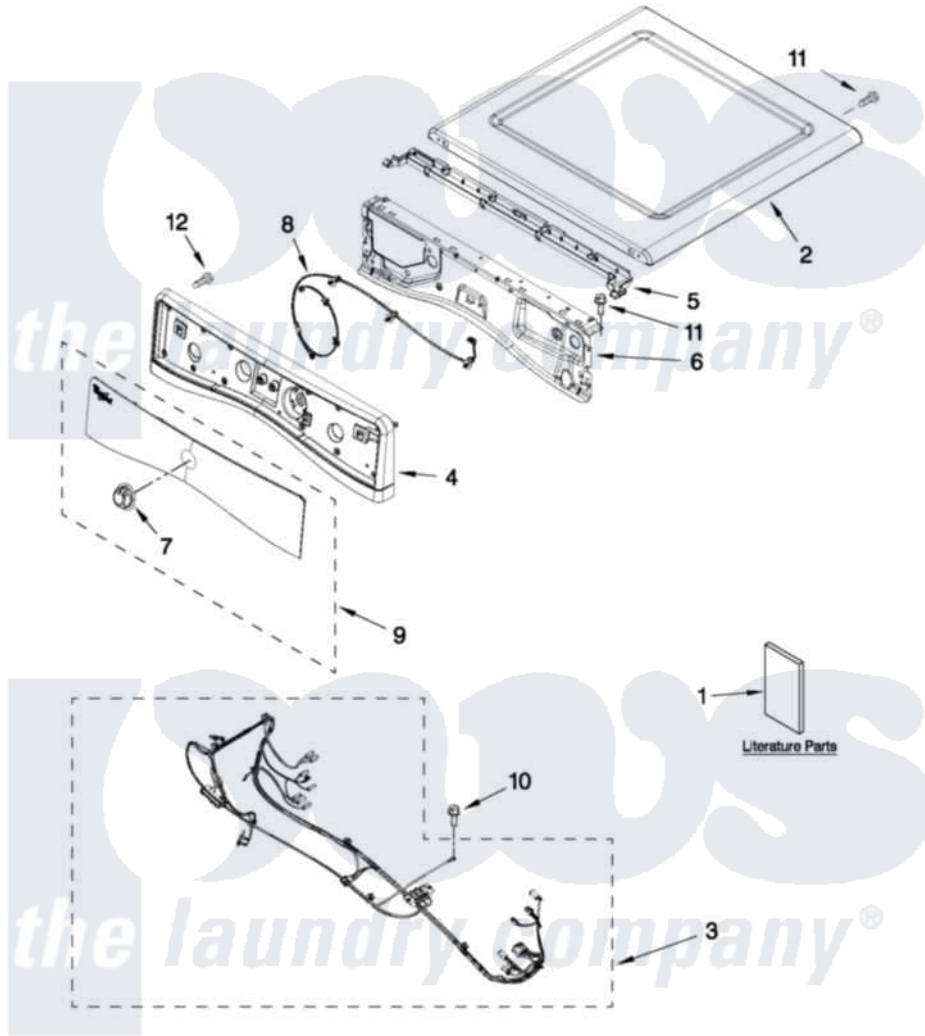

Whirlpool YWED96HEAU0 01 - TOP AND CONSOLE PARTS

TOP AND CONSOLE PARTS

For Models: YWED96HEAW0, YWED96HEAC0, YWED96HEAU0
(White) (Chrome Shadow) (Stainless)

27" ELECTRIC DRYER

FOR ORDERING INFORMATION REFER TO PARTS PRICE LIST

6-12 Litho in U.S.A. (BMN)(bay)

1

Part No. W10521909 Rev. A

Whirlpool [Residential Whirlpool YWED96HEAU0 Dryer Parts](#) Parts Diagram 01 - TOP AND CONSOLE PARTS
Click on the part number to view part

Item	Original Part Number	Replaced By	Status	Part Description
1	W10494212		Not Available	USE & CARE GUIDE
"	W10097114		Not Available	INSTALLATION INSTRUCTIONS
"	W10508900		Not Available	INSTALLATION, INSTRUCTION
2	W10208383			Top
"	W10460919			Top
"	W10316282			Top
3	W10441590		Not Available	TOP (HARNES, MAIN)
4	W104460407		Not Available	PANEL, CONSOLE (WHITE)
"	W10446407			Panel, Console
"	W10504272			Panel, Console
5	W10259210			Water Channel
6	W10208198			Bracket, Console
7	W10391535		Not Available	KNOB, CONTROL
8	W10443062			Cable, UI
9	W10391528			IML Assembly