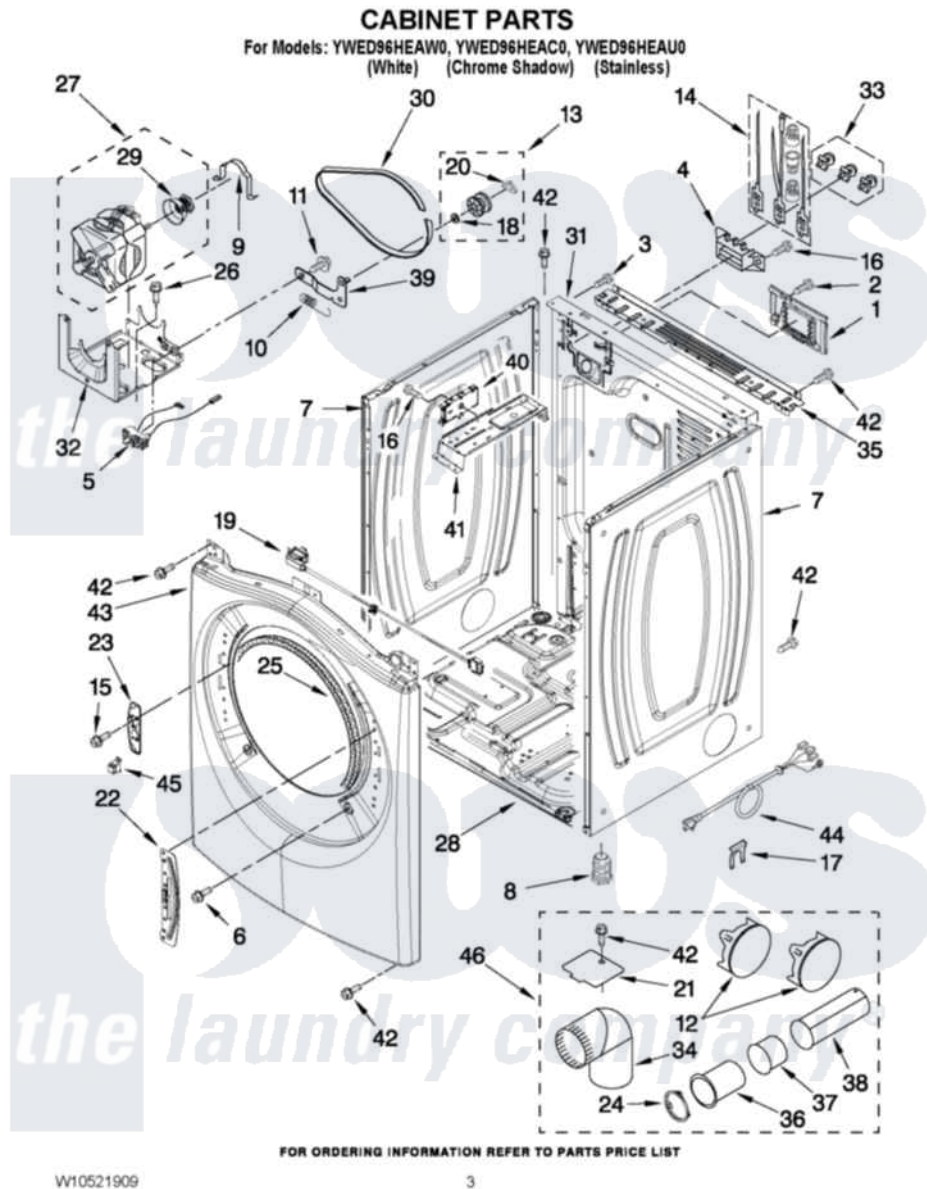

Whirlpool YWED96HEAU0 02 - CABINET PARTS

W10521909

3

Whirlpool [Residential Whirlpool YWED96HEAU0 Dryer Parts](#) Parts Diagram 02 - CABINET PARTS
Click on the part number to view part

Item	Original Part Number	Replaced By	Status	Part Description
1	W10316167			Cover,
2	3390631			Screw, 10-16 X 3/8
3	8533974	4331106		Screw, No.10-32 X 7/16
4	3397659			Block, Terminal
5	W10411936			Switch, Broken Belt
6	3357011	308685		Side Trim)
7	W10468495			Panel, Side
"	W10468496			Panel, Side
"	W10468499			Panel, Side
8	3392100	49621		Feet-Leveling
NI	279810			Foot-Optional
9	W10121316			Plug, Multivent
10	W10446781			Spring, Idler
11	3389420			Retainer-Idler 1/4-20 X 1/16
12	W10404617			Plug, Multivent
13	3388672	279640		Pulley-ldr

14	279318		Terminal Tinned And Brass Panel
15	W10288126		Screw, 10-32 X 1/2
16	90767		Screw, 8A X 3/8 HeX Washer Head Tapping
17	694415		Clip, Strain Relief
18	W10121334		Washer, Thrust
19	W10350906		Door Switch Assembly
20	690997		Washer, Thrust
21	W10354249		Plate, Cover
22	W10208218		Bracket, Door Hinge
23	W10208250		Strike, Door
24	W10344699		Collar, Duct
25	3387242		Seal, Front Panel
26	343641	681414	Screw, 10AB X 1/2
27	W10396028	279787	Motor-Drive
28	8565046		(BROKEN BELT BASE, CABINET SWITCH)
29	8578220		Pulley, Motor
30	3387610	661570	Belt
31	W10487430		Panel, Rear
32	W10242878		Bracket, Motor Mounting
33	279393		Terminal Block Screw Kit
34	W10416072	Not Available	4" - 90° ELBOW
35	W10208382		Bracket, Rear Dryer
36	8563747		Exhaust Pipe Medium Pipe
37	W10331278		Exhaust Pipe
38	8563749		Exhaust Pipe
39	3388674	W10118756	Idler Bracket
40	W10495880		Control Board
41	W10259611		Bracket, Control
42	3390647	488729	Screw
43	W10363953		Front Panel
"	W10463309		Front Panel
"	W10460923		Front Panel
44	3394208		Cord, Power
45	W10208401		Spring Catch Assembly
NI	W10323246		Dryer Exhaust Kit