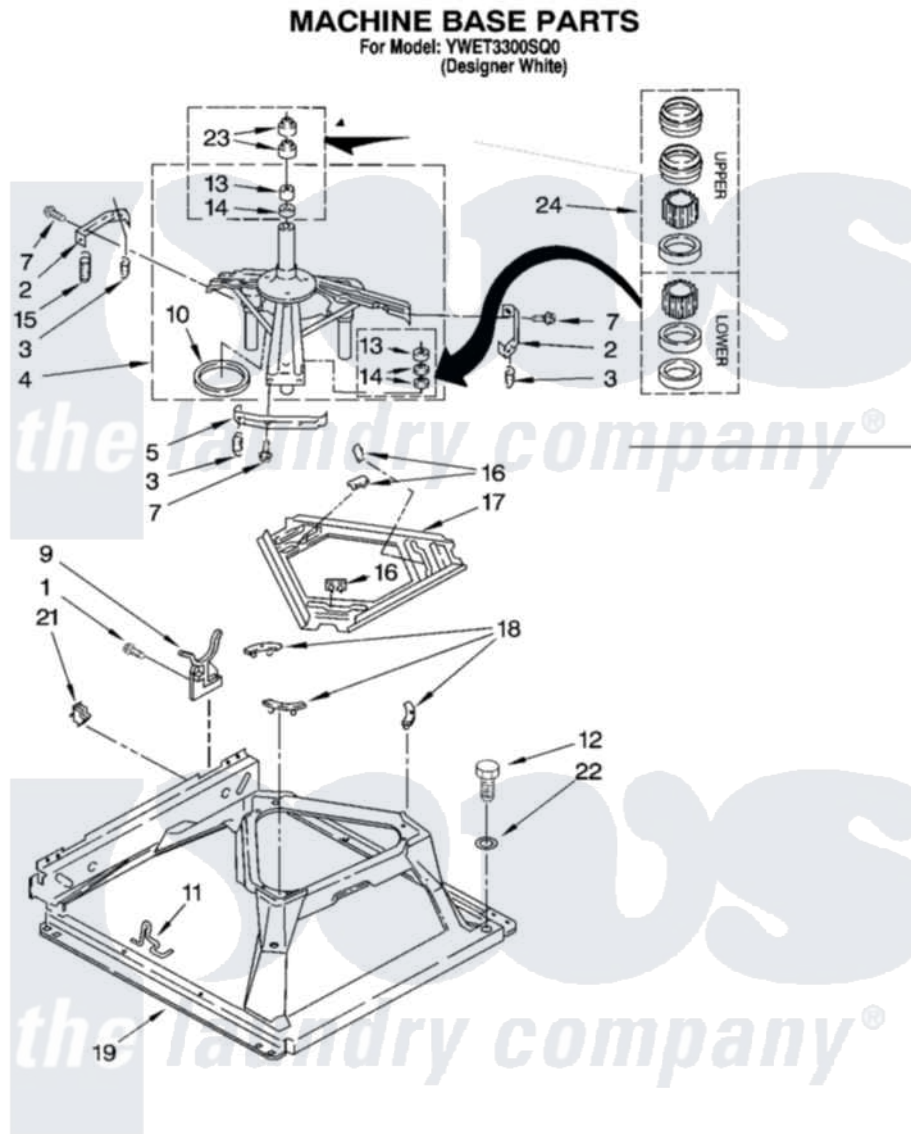

Whirlpool YWET3300SQ0 09 - MACHINE BASE PARTS

14

W10121085

Whirlpool [Residential Whirlpool YWET3300SQ0 Washer/Dryer Parts](#) Parts Diagram 09 - MACHINE BASE PARTS
Click on the part number to view part

Item	Original Part Number	Replaced By	Status	Part Description
1	343641	681414		Screw, 10AB X 1/2
2	64067			Bracket, Spring Outer
3	63907			Spring, Suspension
4	8575214	280184		Support
5	64065			Bracket, Spring Outer
7	3400076			Screw, Bracket Mounting
9	3350506			Retainer, Hose
10	63134			Ring, Sound Deadening
11	63806	W10145155		Retainer, Suspension Spring
12	3400501			Screw, 5/16-18 X 1 3/32
13	8546455			Bearing, Centerpost
14	357409	359449		Seal, Agitator Shaft
15	388492	W10250667		Spring, Counterweight
16	62568	285219		Pad
17	3946509			Plate, Suspension
18	3363660	285744		Pad

19

[3349343](#)

Base Assembly

21

[3349749](#)

Restrainer, Base

22

[3349340](#)

Washer

23

[8577376](#)

Seal, Centerpost

24

[285203](#)

Centerpost Bearing Kit