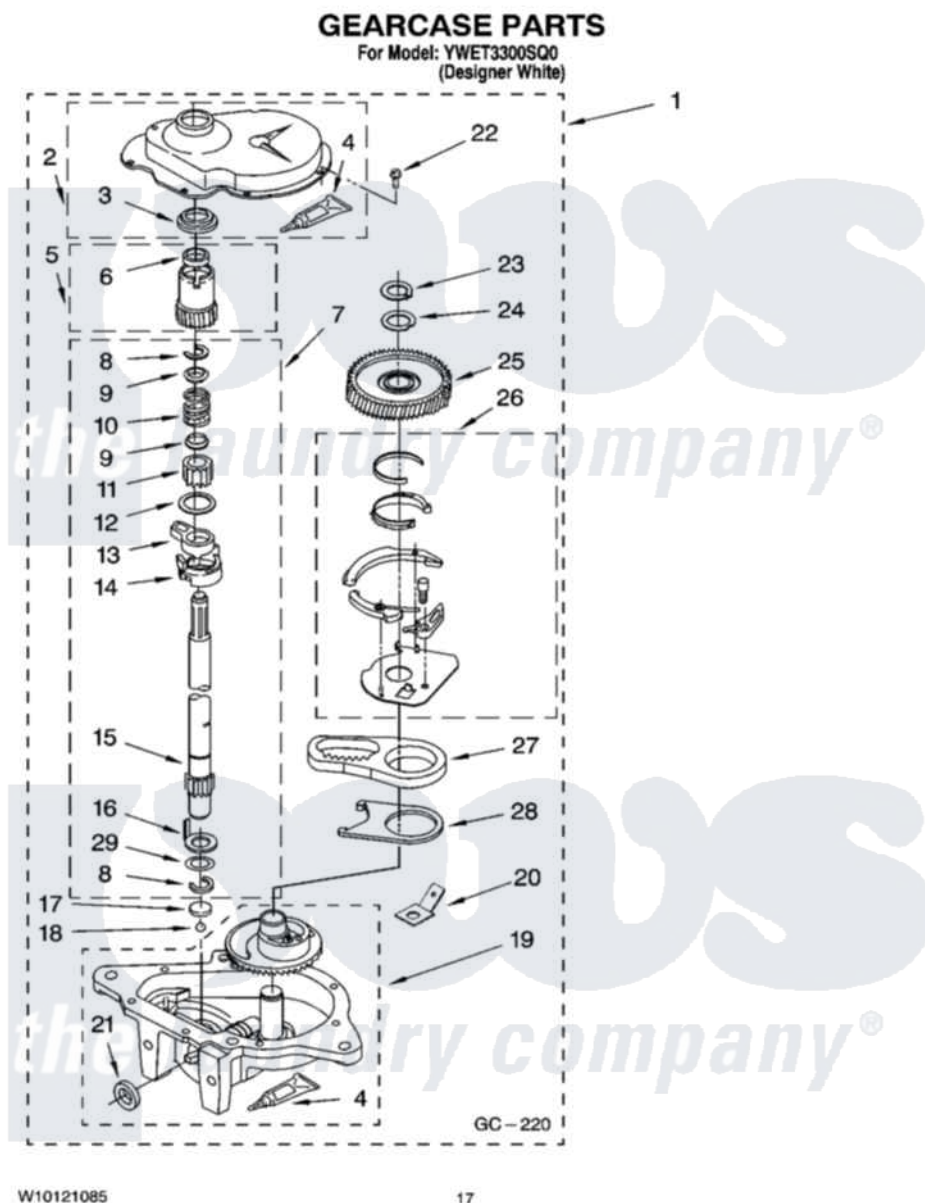

# Whirlpool YWET3300SQ0 11 - GEARCASE PARTS

Whirlpool Residential Whirlpool YWET3300SQ0 Washer/Dryer Parts Diagram 11 - GEARCASE PARTS  
Click on the part number to view part

Item	Original Part Number	Replaced By	Status	Part Description
1	8532118	<a href="#">3360629</a>		Gearcase
2	<a href="#">285202</a>			Cover, Gearcase
3	<a href="#">3349985</a>			Seal, Gearcase Cover
4	<a href="#">285195</a>			Sealer Sealer, Gasket
5	63320	<a href="#">285362</a>		Gear and Pinon
6	<a href="#">356427</a>			Seal, Spin Pinion
7	<a href="#">389387</a>			Shaft, Agitator
8	90369		Not Available	Ring, Retaining (2)
9	<a href="#">62677</a>			Retainer, Spring
10	<a href="#">62676</a>			Spring, Agitator
11	63273	<a href="#">285509</a>		Shaft, Agitator
12	<a href="#">62619</a>			Washer, Agitator Gear
13	62580	<a href="#">285206</a>		Cam-Agitator
14	62581	<a href="#">285206</a>		Cam-Agitator
15	<a href="#">285509</a>			Shaft, Agitator
16	<a href="#">62618</a>			Washer, Cam Thrust

17	16018	<a href="#">285205</a>	Bearing
18	85529	<a href="#">285205</a>	Bearing
19	389230	<a href="#">285515</a>	Gearcase
20	3949116	Not Available	BLOCK TAB, TERMINAL
21	<a href="#">285352</a>		Seal Kit, Thrust Plug
22	<a href="#">3351614</a>		Screw, Gearcase Cover Mounting
23	3362552	<a href="#">285765</a>	Ring-Retrn
24	285735	<a href="#">285766</a>	Washer Kit, Thrust
25	62570	<a href="#">285362</a>	Gear and Pinon
26	388253	<a href="#">999516</a>	Shelf-Glas
27	3349296	<a href="#">8546456</a>	Rack, Connecting
28	<a href="#">62621</a>		Actuator, Shift
29	<a href="#">388815</a>		Washer, Intermediate 1 3976263 Miscellaneous Parts Bag 2 3976300 Washer, Inlet Hose 3 3366913 Clamp, Hose