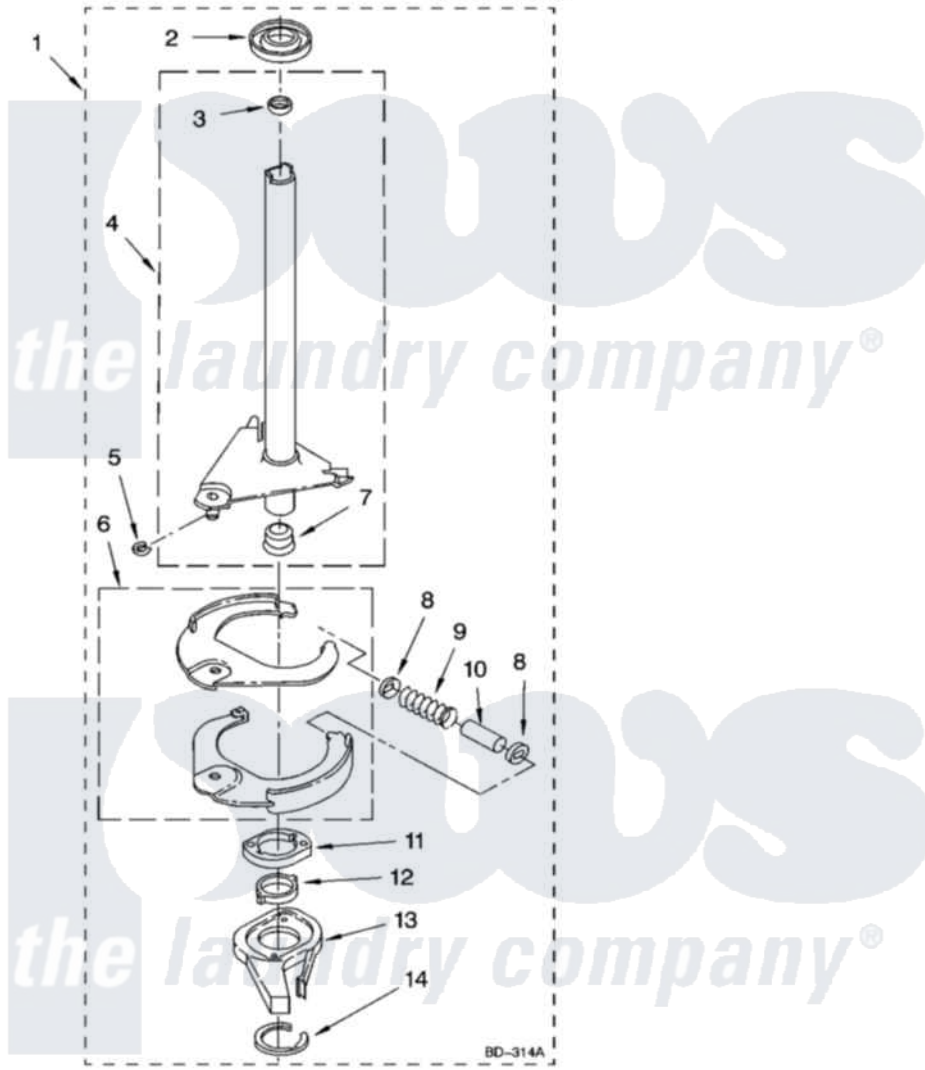

Whirlpool YWET3300SQ0 12 - BRAKE AND DRIVE TUBE PARTS

BRAKE AND DRIVE TUBE PARTS

For Model: YWET3300SQ0
(Designer White)

18

W10121085

Whirlpool Residential Whirlpool YWET3300SQ0 Washer/Dryer Parts Parts Diagram 12 - BRAKE AND DRIVE TUBE PARTS

Click on the part number to view part

Item	Original Part Number	Replaced By	Status	Part Description
1	388951	285792		Basketdrive
2	62658			Ring, Thrust
3	356427			Seal, Spin Pinion
4	64027	64208		Tube-Spin
5	64035	W10083190		Ring, Retaining
6	64232	285438		Shoe-Brake
7	62703	8546462		"T" Bearing, Spin Tube
8	3353956	285658		Sleeve
9	62647		Not Available	Spring, Brake
10	3355360	285658		Sleeve
11	661516	8546461		Cam, Brake Release
12	63022			Sleeve, Cam
13	64194	285790		Lining
14	90368	W10083200		Ring, Retaining
"	BLANK		Not Available	Following Parts Not Illustrated
"	285208			Lubricant