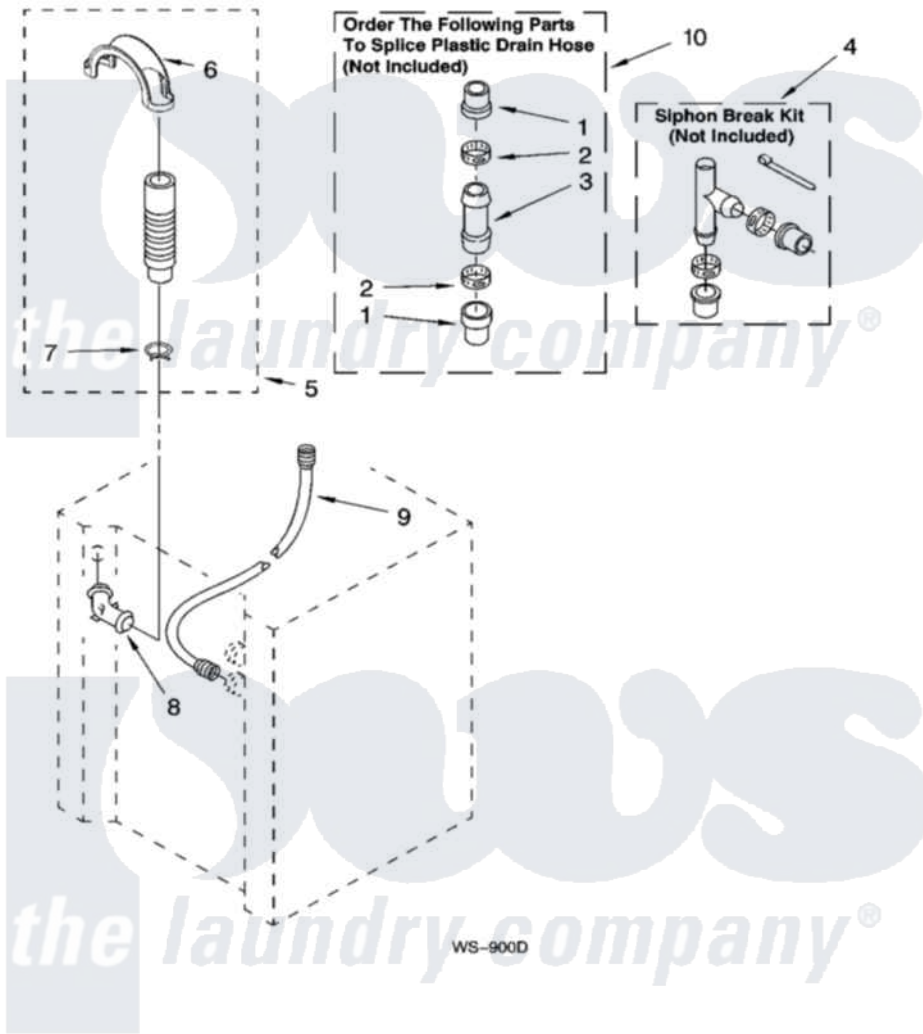

Whirlpool YWET3300SQ0 13 - WATER SYSTEM PARTS

WATER SYSTEM PARTS

For Model: YWET3300SQ0
(Designer White)

W10121085

19

Whirlpool [Residential Whirlpool YWET3300SQ0 Washer/Dryer Parts](#) Parts Diagram 13 - WATER SYSTEM PARTS
Click on the part number to view part

Item	Original Part Number	Replaced By	Status	Part Description
1	285321			Water System Parts
2	65349	285655		Clamp, Hose
3	16272			Connector, Straight
4	285320			Water System Parts
5	661575	285664		Hose
"	W10108350			Hose, Corrugated Plastic Drain
"	661577	285666		Hose
6	8577378			U-Bend, Drain Hose
7	3357331			Clamp, Drain
8	356739	8557915		Connector, Hose
9	3354858	89503		Hose-Inlet
10	285442			Water System Parts