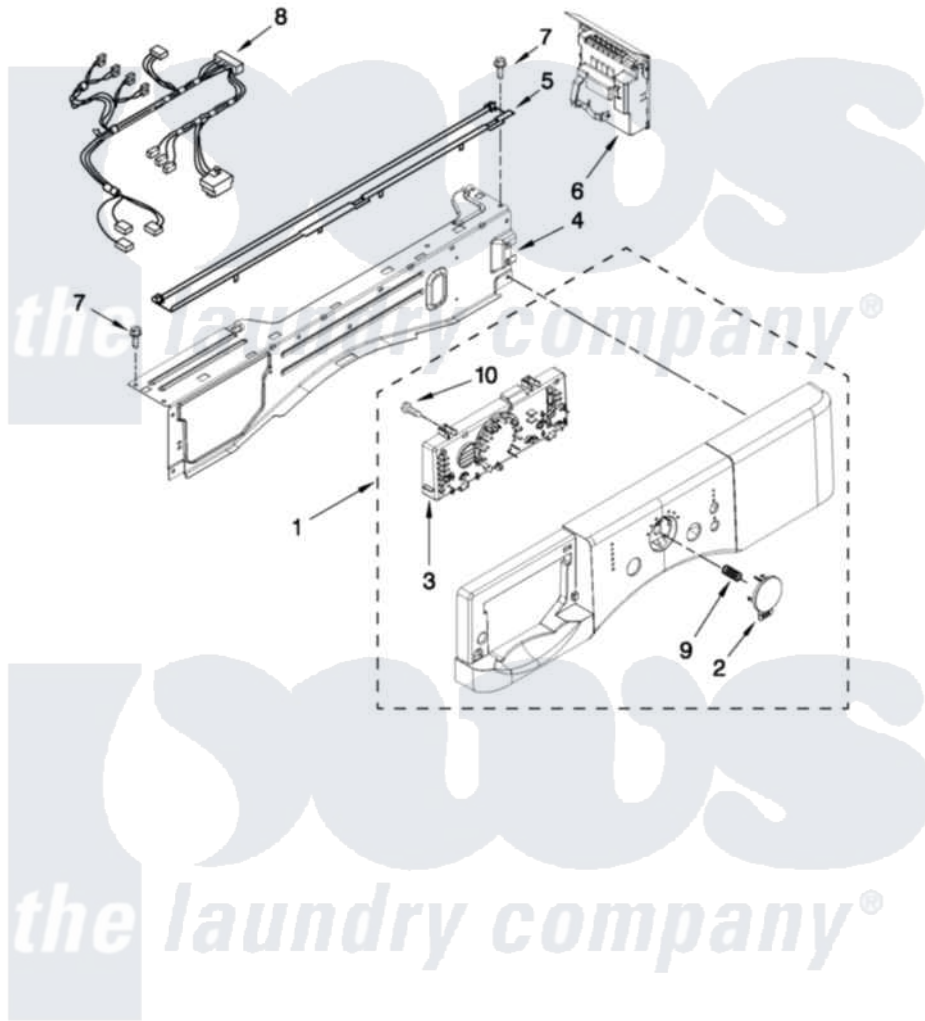

Whirlpool YFW9050XW00 03 - CONTROL PANEL PARTS

CONTROL PANEL PARTS

For Model: YFW9050XW00
(White)

FOR ORDERING INFORMATION REFER TO PARTS PRICE LIST

4

W10493090

Whirlpool [Residential Whirlpool YFW9050XW00 Washer Parts](#) Parts Diagram 03 - CONTROL PANEL PARTS
Click on the part number to view part

Item	Original Part Number	Replaced By	Status	Part Description
1	W10325319			Console
2	W10212800			Button, Cycle
3	W10212764			User Interface
4	W10240776			Brace, Top Front
5	8540839			Channel, Water
6	W10422751			Microcomputer, Machine Control
7	W10015090	489442		Screw 3 2217757 Roller, Front
8	W10269290			Harness, Wiring
9	W10215807			Spring, Cycle Button
10	W10006580			Screw, M3-1.12 X12 Pn 6l Spl